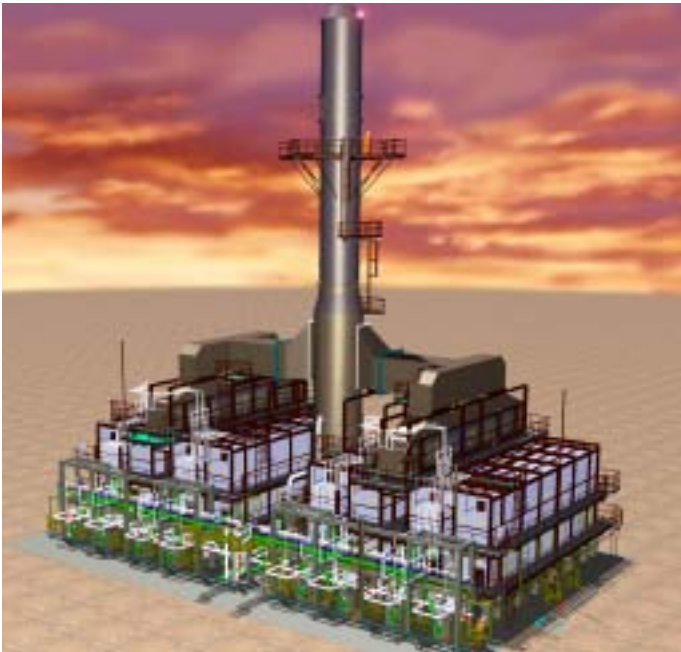

INTERNATIONAL EXPERTISE

KTI is an international company with offices, representatives and personnel throughout the world. We have executed projects on six continents using our global procurement network. We deliver the best value for the project no matter where it is fabricated or constructed.

ISO QUALITY AND CONTINUOUS IMPROVEMENT

KTI is the only fired heater supplier with an ISO 2000 Quality Certification. Our continuous improvement efforts insure quality is the cornerstone of all KTI designed equipment.

KTI CORPORATION - USA

1990 Post Oak Blvd., Suite 200

Houston, Texas 77056

(281) 249-2400 FAX (281) 249-2328

E-mail: sales@kticorp.com www.kticorp.com

WORLDWIDE REPRESENTATIVES

Please visit our web site to obtain local representative contacts in your region.